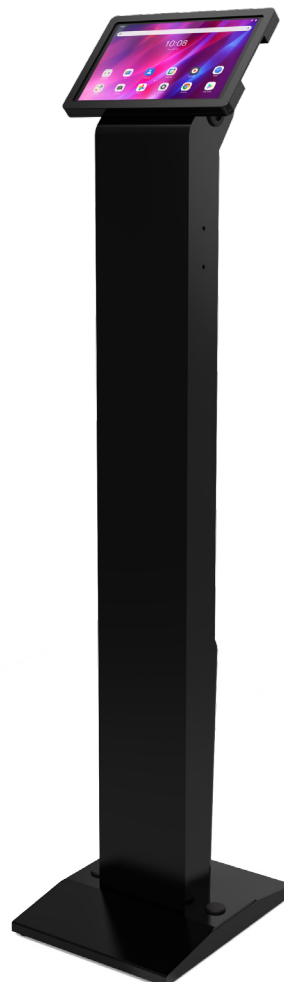

# VAULT PRO CASE AND STABILITY 50" KIOSK

## LENOVO TAB K10

Experience the seamless functionality and robust protection of the VAULT Pro Case and Stability 50" Kiosk. Designed with convenience in mind, this fixed stand offers effortless setup enabling you to accept payments with ease.

### SPECIFICATIONS

SKU	PROKIT-LK10-K50-NOCC-B
Dimensions	10.49" x 13.13" x 50.36"
Weight	21.78 lbs
Compatibility	Lenovo Tab K10
Card Reader Support	None
Included in Kit	VAULT Pro Case Stability 50" Kiosk