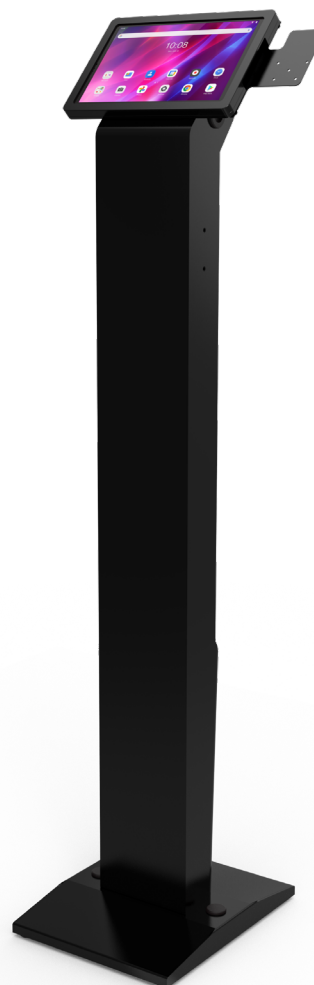

VAULT PRO CASE AND STABILITY 50" KIOSK

FOR LENOVO TAB K10

Experience the seamless functionality and robust protection of the VAULT Pro Case and Stability 50" Kiosk. Designed with convenience in mind, this fixed stand offers effortless setup enabling you to accept payments with ease.

KEY FEATURES

Maximum Device Protection

VAULT Pro is built to last. Its rugged design ensures maximum protection for your device, offering peace of mind in any situation.

Cable Management

Thoughtfully designed cable routing channels, effortlessly manage and conceal cables, eliminating clutter and ensuring a tidy workspace.

Lifetime Warranty

We're proud of our work and stand behind it. All VAULT metal products come with a lifetime warranty.

SPECIFICATIONS

SKU	PROKIT-LK10-K50-UNI33-B
Dimensions	14.82" x 13.13" x 50.36"
Weight	22.03 lbs
Compatibility	Lenovo Tab K10
Card Reader Support	Universal Support
Included in Kit	VAULT Pro Case VAULT Pro Reader Bracket Stability 50" Kiosk

CONTACT US

vaultproducts.com

vaultsales@psbhq.com

336-698-3796

*Payment enabled device and iPad sold separately